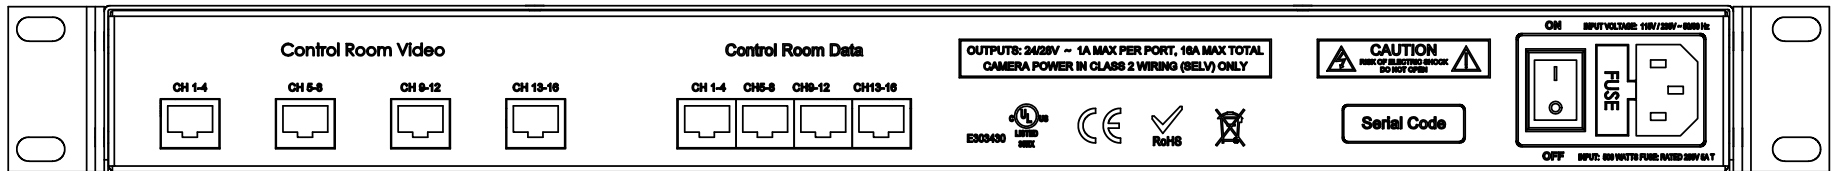

NV-16PS10-PVD POWER SUPPLY CABLE INTEGRATOR HUB FRONT VIEW

NV-16PS10-PVD POWER SUPPLY CABLE INTEGRATOR HUB REAR VIEW