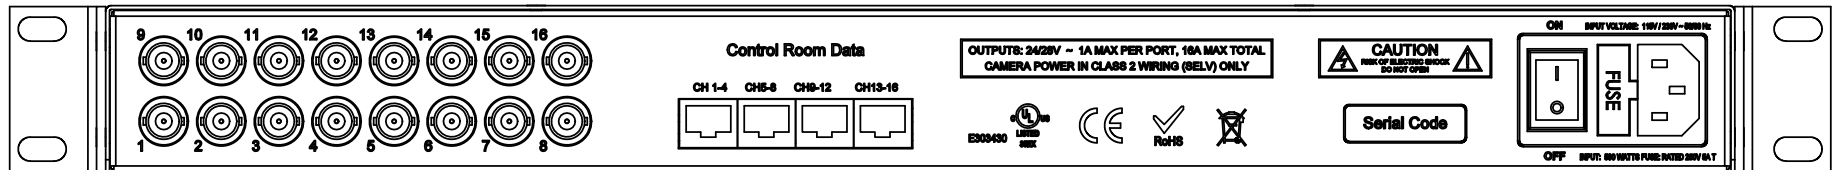

NV-16PS13-PVD POWER SUPPLY PASSIVE RECEIVER HUB FRONT VIEW

NV-16PS13-PVD POWER SUPPLY PASSIVE RECEIVER HUB REAR VIEW