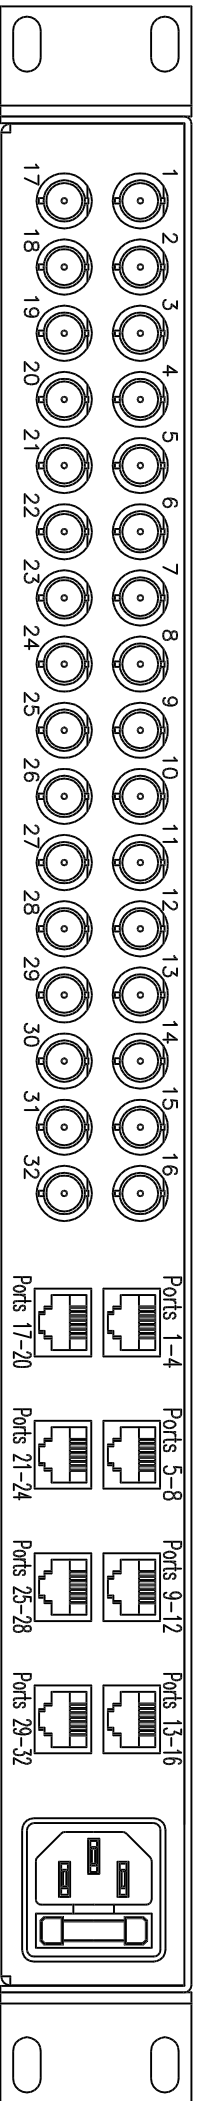

NV-3272 UTP DIGITALEQM RECEIVER HUB FRONT VIEW

NV-3272 UTP DIGITALEQM RECEIVER HUB REAR VIEW