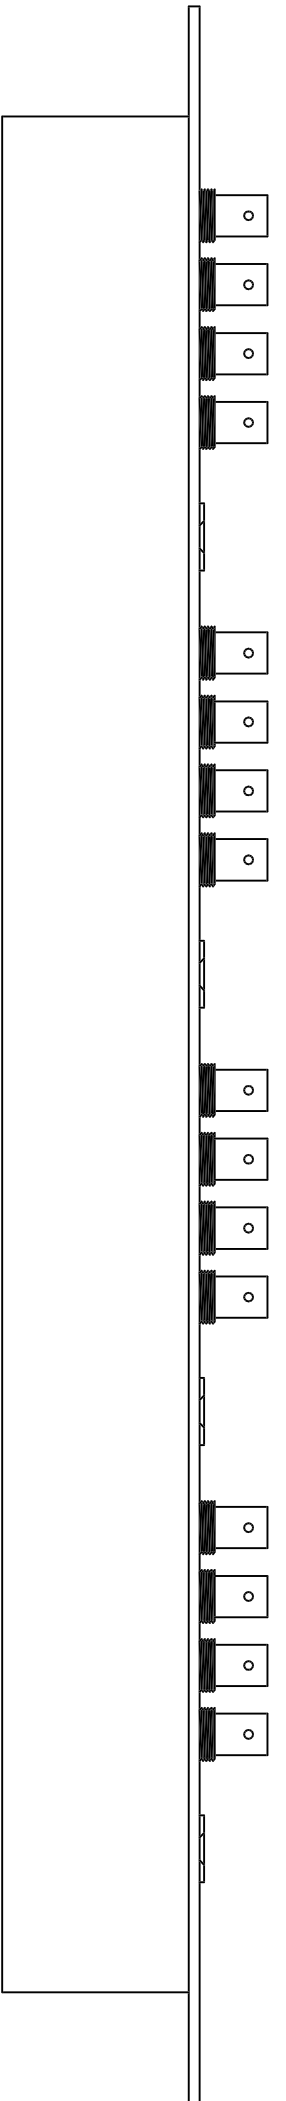

NV-3213S UTP PASSIVE TRANSCEIVER HUB FRONT VIEW

NV-3213S UTP PASSIVE TRANSCEIVER HUB BOTTOM VIEW

NV-3213S UTP PASSIVE TRANSCEIVER HUB REAR VIEW