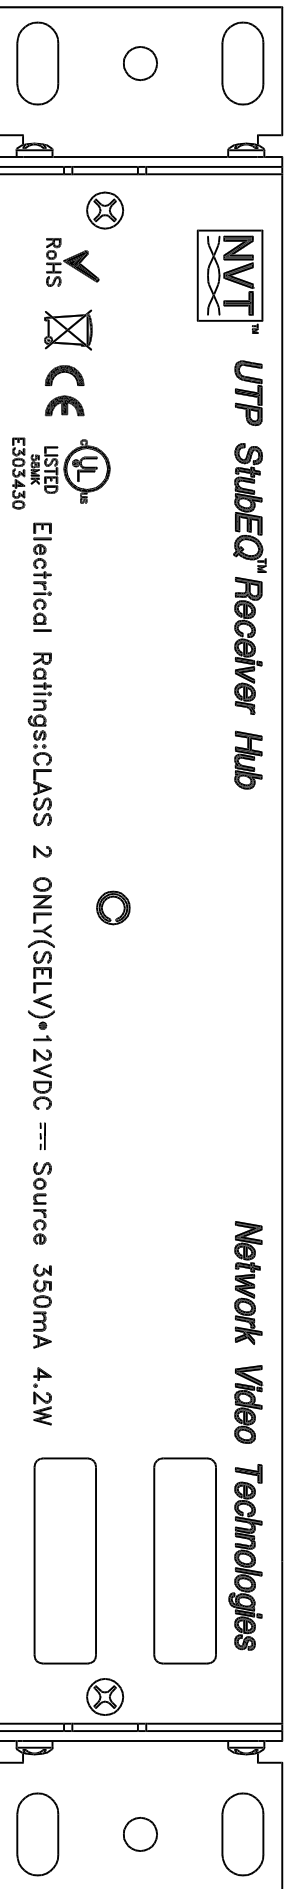

NV-442 UTP StubeQ™ RECEIVER HUB FRONT VIEW

NV-442 UTP StubeQ™ RECEIVER HUB BOTTOM VIEW

NV-442 UTP StubeQ™ RECEIVER HUB REAR VIEW

VIEW A-A ROTATED 180 DEGREES