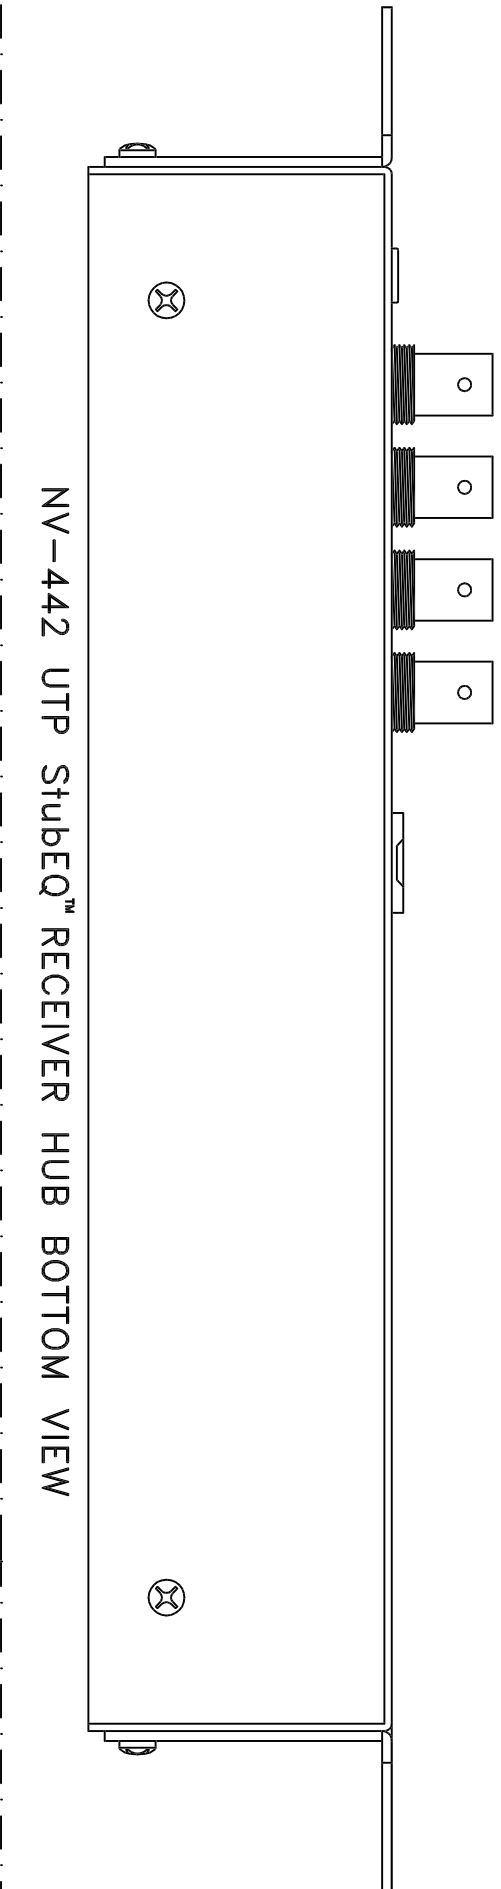

NV-442 UTP StubeQ™ RECEIVER HUB FRONT VIEW

NV-442 UTP StubeQ™ RECEIVER HUB BOTTOM VIEW

NV-442 UTP StubeQ™ RECEIVER HUB REAR VIEW

VIEW A-A ROTATED 180 DEGREES