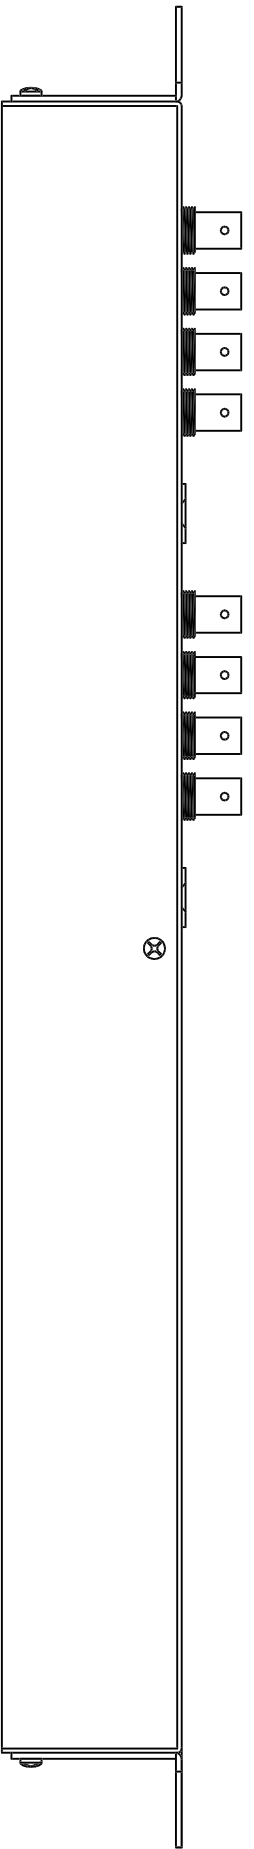

NV-842 UTP StubEQ™ RECEIVER HUB FRONT VIEW

NV-842 UTP StubEQ™ RECEIVER HUB BOTTOM VIEW

NV-842 UTP StubEQ™ RECEIVER HUB REAR VIEW

VIEW A-A ROTATED 180 DEGREES