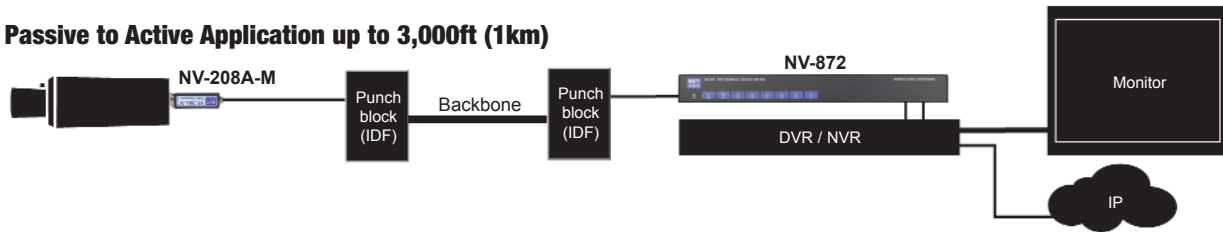

Model NV-872

8-Channel DigitalEQ™ Active Receiver Distribution Amplifier Hub

Typical Applications

Passive to Active Application up to 3,000ft (1km)

Active to Active Application up to 1 mile (1,6km)